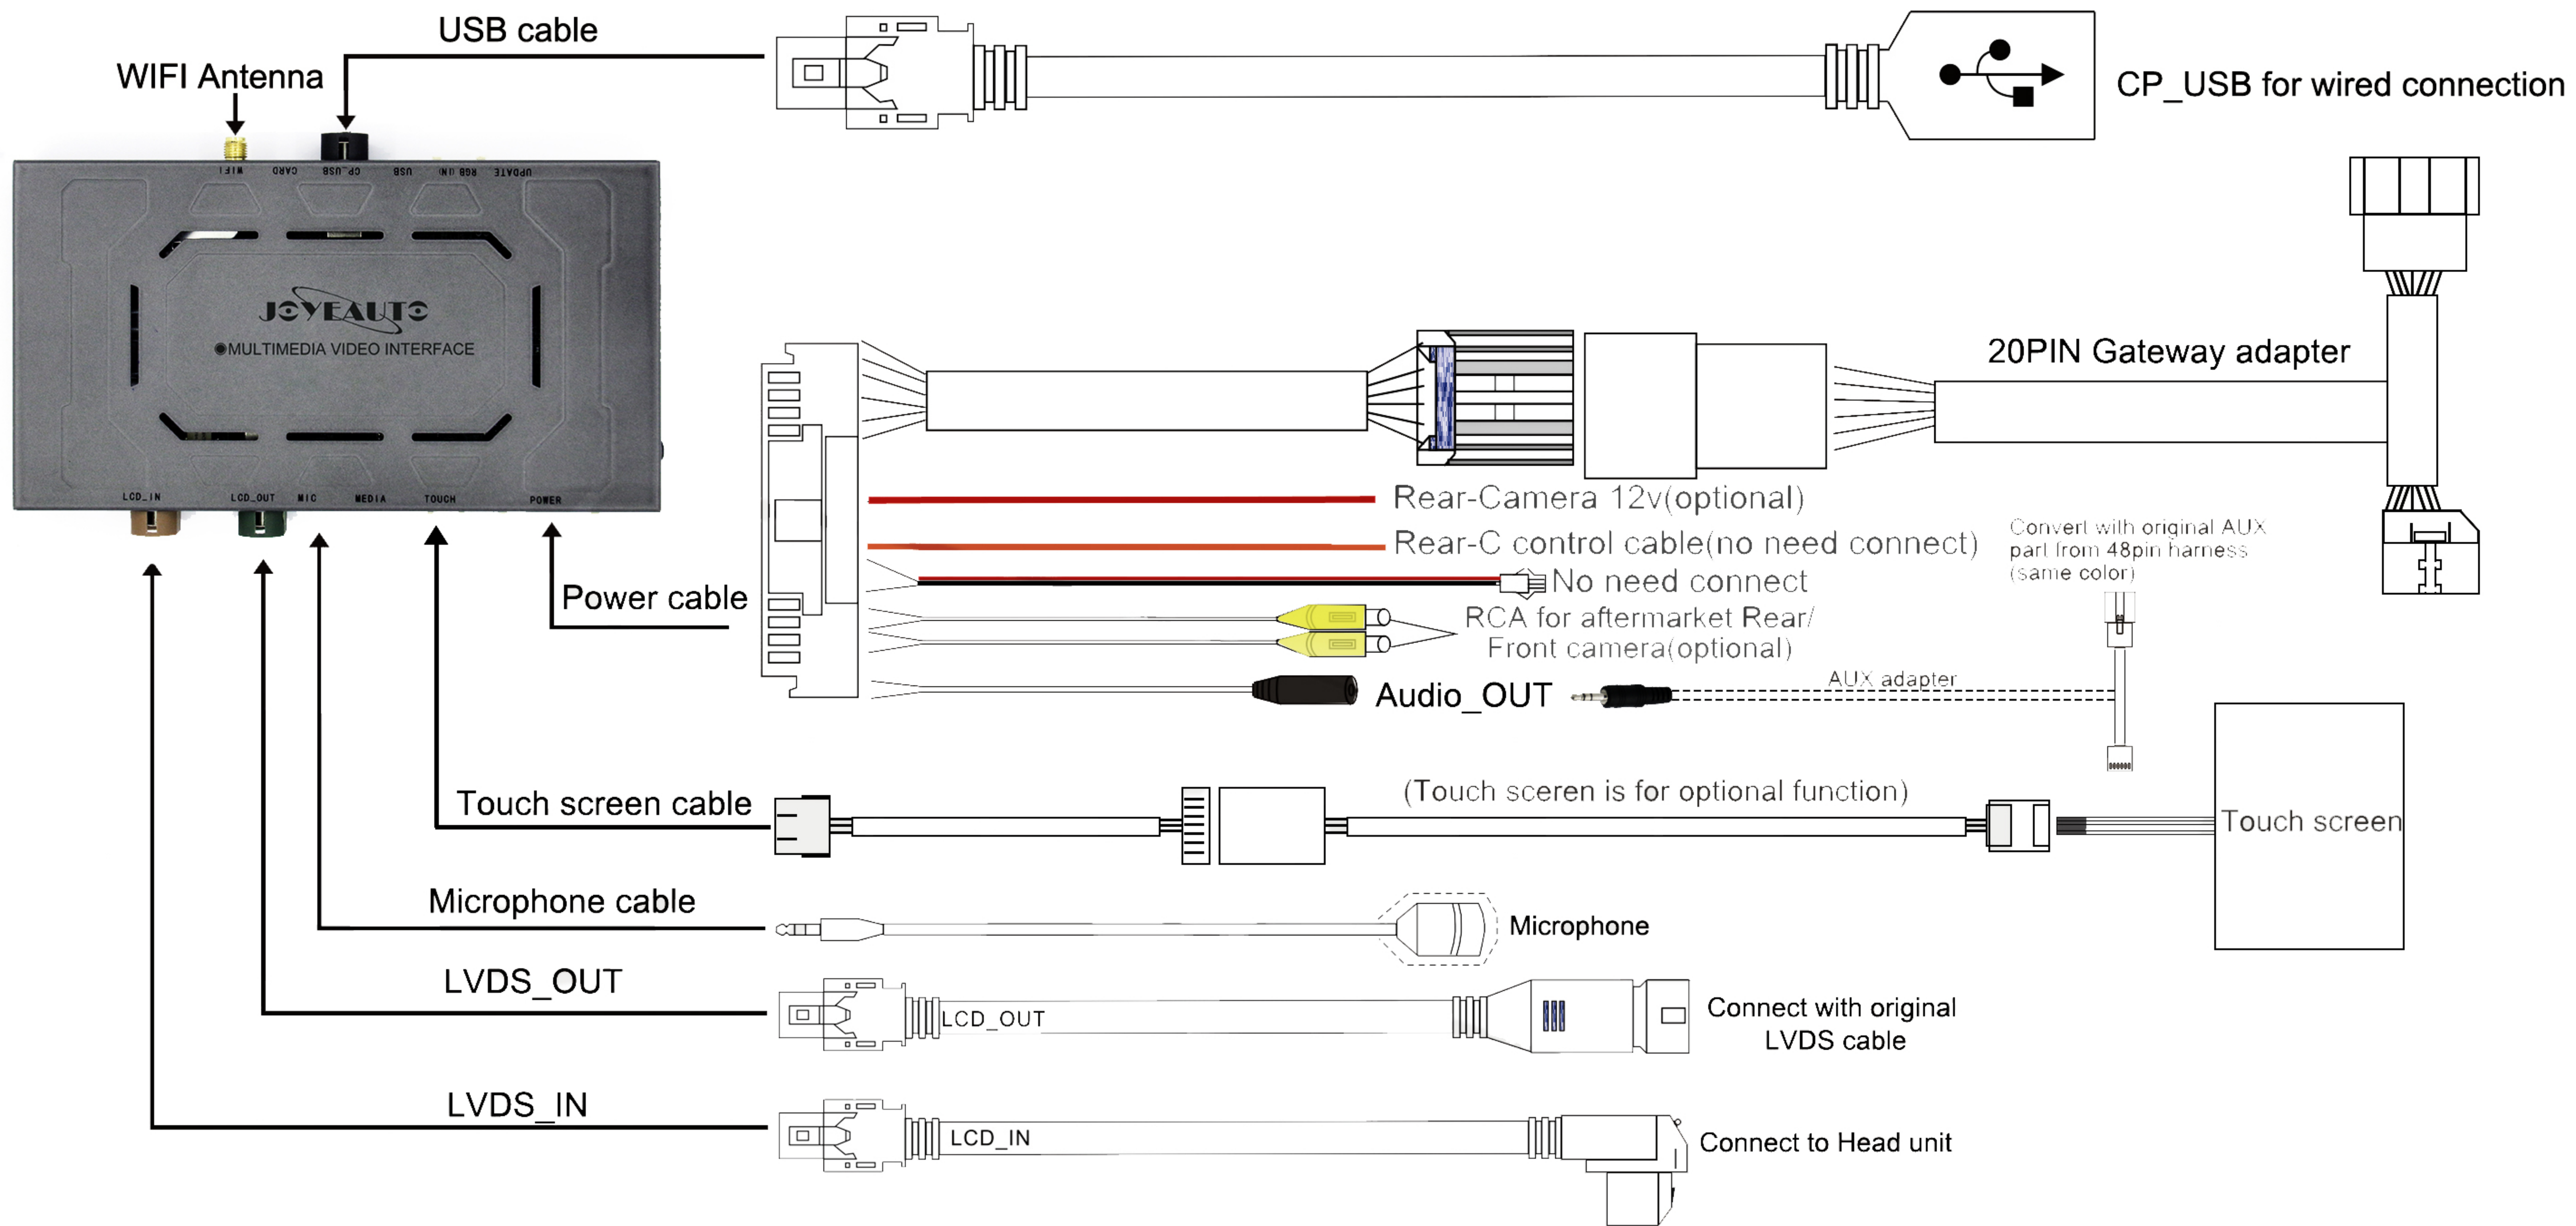

Audi A1/Q3 Wireless CarPlay Installation Diagram

Dip Switch

Dip switch	Status		Description
1, 2	ON	ON	13-17 A1/Q3 High 7" screen
	OFF	ON	13-17 A1/Q3 Low 6.5" screen
4	ON		Reverse Guideline OFF
	OFF		Reverse Guideline ON
7	ON		Touch screen correction
	OFF		Return to OFF after correct
8	ON		Original camera
	OFF		Aftermarket camera
3, 5, 6 all set OFF.			

Steering wheel controls

Short press use Siri
Long press switch to CarPlay

Select AUX External before switch to CarPlay